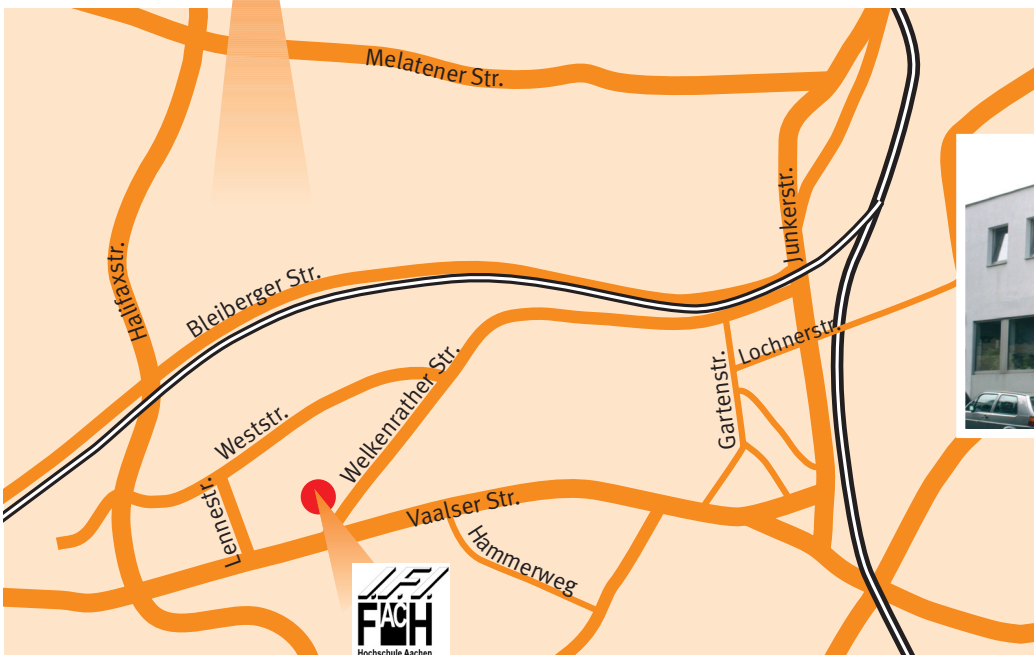

Getting to I.F.I. in Aachen

I.F.I.
Institut für Industrieaero-
dynamik GmbH
Welkenrather Str. 120
52074 Aachen
Phone +49 241 879708-0
Fax +49 241 879708-10

By car from the motorway junction Aachen

- ▶ Take the A4 at the motorway junction „Aachen“ in direction „Heerlen“
- ▶ Leave the exit „Aachen-Laurensberg“
- ▶ At the traffic lights turn right in direction „Zentrum“
- ▶ Take the second exit on the right in direction „RWTH/Uniklinikum“ and follow the motorway to the end
- ▶ Turn left into the „Vaalser Straße (B1)“ in direction „Zentrum“ (take the left lane as this lane turns into a left turning lane after the junction)
- ▶ Turn left following the turning lane into the „Lennéstraße“
- ▶ Take the first possible turn right into the „Weststraße“
- ▶ Then take the first possible turn right into the „Welkenrather Straße“
- ▶ The I.F.I. Institute für Industrieaerodynamik GmbH is located in the third last building on the right handside